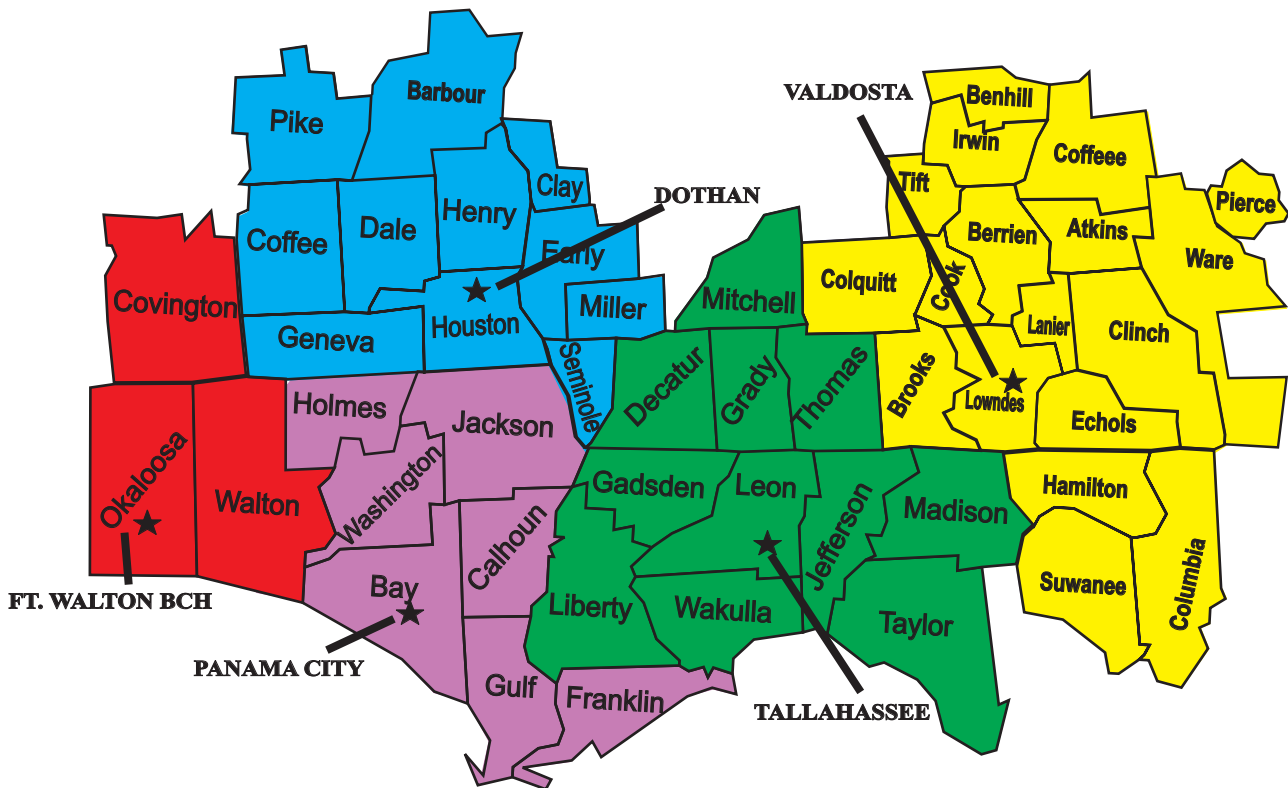

REGIONAL CLASSIFIED ADVERTISING

REACH 450,000 BUYERS IN 44 COUNTIES

GULF COAST CONNECTION

- DOTHAN, AL
- FT. WALTON BCH, FL
- PANAMA CITY, FL
- TALLAHASSEE, FL
- VALDOSTA, GA

DISPLAY:

Place a Display Ad
in all 5 Cities
for only: